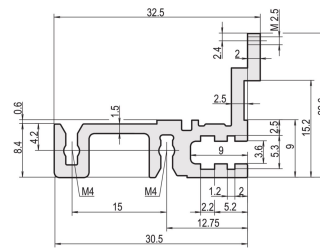

## CATALOG NUMBER

**34560-984**

Combinations of horizontal rails and side panels

	+ = can be combined		- = combination not recommended	
Aluminum rail	-	+	+	+
Aluminum rail with Z-rail	+	+	+	+
Aluminum rail with Z-rail and side panel	+	+	-	-
Horizontal rail	-	-	-	-
Side panel	-	-	-	-

The horizontal rail, type heavy with MZ enables the use of DIN connectors. The connectors are in accordance with EN 60603-2.