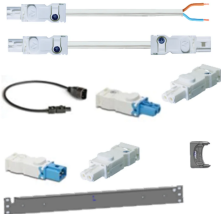

# LED Light, 19" Bracket

To adapt the light distribution to the current installation situation.

## FEATURES

19" bracket to mount LED light into a cabinet