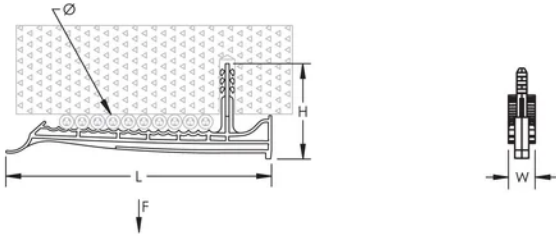

## SPECIFICATIONS

Table 1/2

Catalog Number	Article Number	Material	Temperature	Cable Capacity	Drill Hole Diameter	Drill Hole Depth
SCKB10	800040	Polypropylene	-10 to 85 °C	13	6mm	30mm

Table 2/2

Catalog Number	Article Number	Height (H)	Length (L)	Width (W)	Static Load
SCKB10	800040	48 mm	149mm	15 mm	240N

## DIAGRAMS