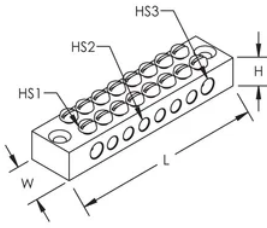

DIAGRAMS

WARNING

---

nVent products shall be installed and used only as indicated in nVent's product instruction sheets and training materials. Instruction sheets are available at www.nvent.com and from your nVent customer service representative. Improper installation, misuse, misapplication or other failure to completely follow nVent's instructions and warnings may cause product malfunction, property damage, serious bodily injury and death and/or void your warranty.

Our powerful portfolio of brands:

CADDY ERICO HOFFMAN ILSCO SCHROFF TRACHTE