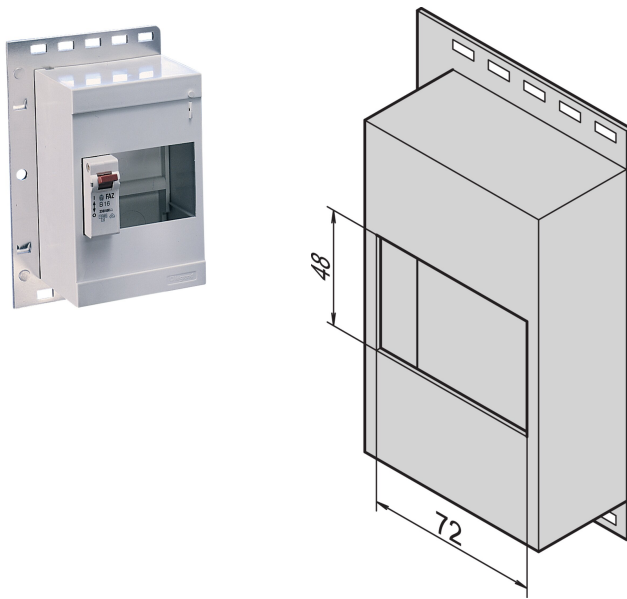

Small Distribution Module

CATALOG NUMBER

20118-538

Small Distribution Module.

CERTIFICATIONS

FEATURES

For fitting of power distribution modules on DIN central Rails (DIN 43880)

PRODUCT ATTRIBUTES

Product Type: Power Distributor

Material: Polystyrene

Net Weight: 0.38kg

Package Quantity: 1

WARNING

nVent products shall be installed and used only as indicated in nVent's product instruction sheets and training materials. Instruction sheets are available at www.nvent.com and from your nVent customer service representative. Improper installation, misuse, misapplication or other failure to completely follow nVent's instructions and warnings may cause product malfunction, property damage, serious bodily injury and death and/or void your warranty.