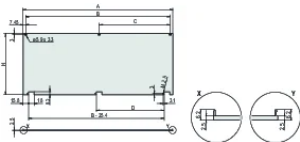

Mounting: Hinged, Bottom

Gasket Type: Textile EMC

Front Finish: Anodized

Rear Finish: Conductive

Treated Edges: No

Complies With: IEC 60297-3-101; IEEE 1101.1/10

Depth (D): 2.5mm

EMC Shielding: No (Retrofittable)

Finish: Anodized; Passivated

Height (H): 172.9mm

Material: Aluminum

Product Type: Front Panel

Type: Front Panel without Handle

Width (W): 426.4mm

Net Weight: 0.678kg

ADDITIONAL PRODUCT DETAILS

Front panel can be removed in opened position ($> 135^\circ$).

DIAGRAMS

WARNING

---

nVent products shall be installed and used only as indicated in nVent's product instruction sheets and training materials. Instruction sheets are available at www.nvent.com and from your nVent customer service representative. Improper installation, misuse, misapplication or other failure to completely follow nVent's instructions and warnings may cause product malfunction, property damage, serious bodily injury and death and/or void your warranty.