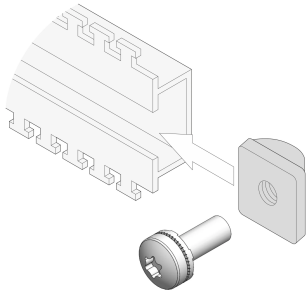

Slide Nuts with Screw

For variable assembly of 19" components outside the EIA increments

FEATURES

Slide Nut Kit Slide nut for C-profiles

SPECIFICATIONS

- Finish:** Nickel Plated
- Product Type:** Nut
- Material:** Stainless Steel

Table 1/1

Catalog Number	Package Quantity
21120-210	4
21120-211	50

WARNING

nVent products shall be installed and used only as indicated in nVent's product instruction sheets and training materials. Instruction sheets are available at www.nvent.com and from your nVent customer service representative. Improper installation, misuse, misapplication or other failure to completely follow nVent's instructions and warnings may cause product malfunction, property damage, serious bodily injury and death and/or void your warranty.