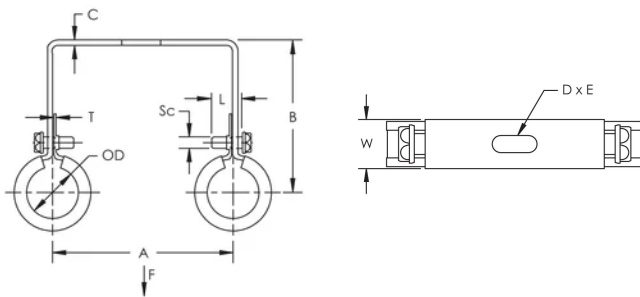

Finish: Electrogalvanized

Color: Black

Temperature: -50 to 110 °C

Pipe Size: 1/2"

NB/DN: 15

Outer Diameter (OD): 21 - 23 mm

Width (W): 20 mm

Thickness (T): 0.8 mm

A: 60 mm

B: 60 mm

Static Load: 450N

C: 2 mm

D: 20 mm

E: 8.5 mm

Screw Diameter (Sc): 6

Screw Length (L): 20mm

ADDITIONAL PRODUCT DETAILS

Lining is EPDM rubber.

DIAGRAMS

WARNING

nVent products shall be installed and used only as indicated in nVent's product instruction sheets and training materials. Instruction sheets are available at www.nvent.com and from your nVent customer service representative. Improper installation, misuse, misapplication or other failure to completely follow nVent's instructions and warnings may cause product malfunction, property damage, serious bodily injury and death and/or void your warranty.