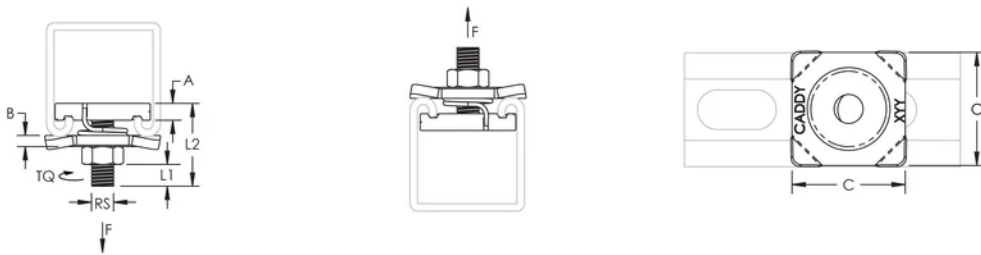

Catalog Number	Article Number	C	Torque (TQ)	Static Load 1 (F1)	Static Load 2 (F2)	Static Load 3 (F3)
QSNM10060EG	592924	41 mm	55 N·m	4400N	4400N	4900N

ADDITIONAL PRODUCT DETAILS

Static Load 1 represents 1.5 mm strut channel thickness. Static Load 2 represents 2.0 mm strut channel thickness. Static Load 3 represents 2.5 mm strut channel thickness.

DIAGRAMS

WARNING

nVent products shall be installed and used only as indicated in nVent's product instruction sheets and training materials. Instruction sheets are available at www.nvent.com and from your nVent customer service representative. Improper installation, misuse, misapplication or other failure to completely follow nVent's instructions and warnings may cause product malfunction, property damage, serious bodily injury and death and/or void your warranty.

North America

+1.800.753.9221
Option 1 – Customer Care
Option 2 – Technical Support

Europe

Netherlands:
+31 800-0200135
France:
+33 800 901 793

Europe

Germany:
800 1890272
Other Countries:
+31 13 5835404

APAC

Shanghai:
+ 86 21 2412 1618/19
Sydney:
+61 2 9751 8500

Our powerful portfolio of brands:

CADDY ERICO HOFFMAN ILSCO SCHROFF TRACHTE