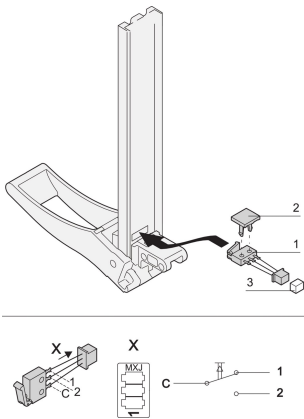

Plug-In Unit Microswitch for XL Handle With Cable and Plug

CATALOG NUMBER

20817-877

Micro Switch for XL Front panel.

CERTIFICATIONS

FEATURES

Electr. life $\geq 20,000$ switching cycles

Plastic, PC, UL 94 V-0

Molex connector housing

Suitable mating connectors not included in scope of delivery

Mech. life $\geq 20,000$ switching cycles

Operating range $-25\text{ }^{\circ}\text{C}$ to $+70\text{ }^{\circ}\text{C}$

Micro switch for XL handle

Max. switched current 50 mA

Molex crimp contact and fixing clip