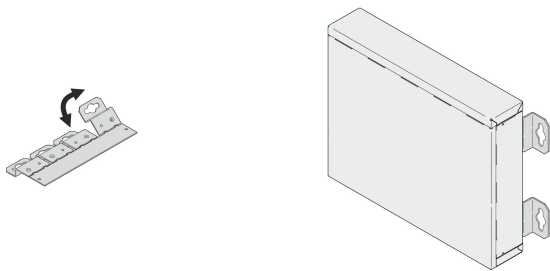

# Mounting Bracket for Wall- or Desktop

## CATALOG NUMBER

**24820-005**

The bracket enables mounting an Interscale case to a wall or allows a distance between the mounting surface and the rear wall.

## FEATURES

Able to assemble / disassemble case while mounted

Provides 14 mm clearance from mounting surface for cable management

Bracket for wall or recessed mounting