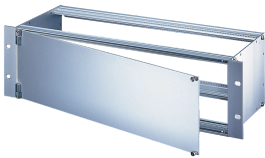

# Front Panel, Front Shielded, Side Hinged

Front panel with textile EMC gasket, side hinged assembly.

## FEATURES

Front panel with textile EMC gasket

Enables mounting onto the horizontal rails

Suitable for subracks and cases

Hinges can be fitted on left or right

## SPECIFICATIONS

<b>Depth (D):</b>	2.5mm
<b>Rack Width:</b>	84HP
<b>Material:</b>	Aluminum
<b>Finish:</b>	Anodized; Passivated
<b>Accessory Type:</b>	Front panel
<b>Product Type:</b>	Front Panel
<b>Type:</b>	Front Panel without Handle
<b>EMC Shielding:</b>	No (Retrofittable)