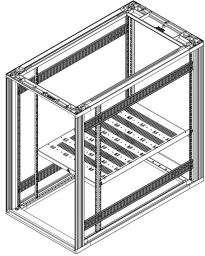

# Novastar Depth Member

Depth member which is adjustable in 1 U increments in the height.

## SPECIFICATIONS

**Product Type:** Bracket

Table 1/1

Catalog Number	Depth	Material	Finish	Package Quantity	Type	Package Unit
27230-170	900mm	Steel	Aluminum-Zinc Plated	2	Depth Member	Pair
27230-169	800mm	Steel	Aluminum-Zinc Plated	2	Depth Member	Pair
27230-167	500mm	Steel	Aluminum-Zinc Plated	2	Depth Member	Pair
27230-171	1000mm	Steel	Aluminum-Zinc Plated	2	Depth Member	Pair