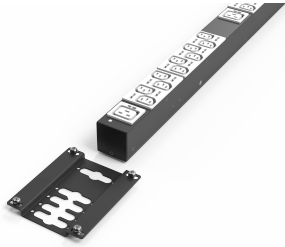

PDU Mounting Bracket

Assembly kits for PDUs. Allows easy integration of PDUs in a rack.

CERTIFICATIONS

FEATURES

Easy assembly of basic and RackPower PDUs

SPECIFICATIONS

Product Type: Bracket

Table 1/1

Catalog Number	Works With	Type	Package Quantity	Finish	Material	Certifications
20110-068		Basic PDU	2		Stainless Steel	RoHS
23130-010		Intelligent PDU, Double	2	Powder Coated	Steel	RoHS
21130-074	Varistar CP	Intelligent PDU, Single	2	Powder Coated	Steel	