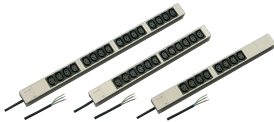

# Socket Strip, IEC C13

Modular, compact PDU with many function elements. Using a 1 U by 1 U aluminum chassis the PDU can easily be integrated in a rack with IEC C13 outlets.

## FEATURES

230 V, 10 A

Horizontal and vertical mounting

Socket strips can be rotated through all four directions (in 90° increments) during installation

Socket strips with IEC 60320-C13 sockets

Connecting cable 2 m, open end with ferrules

## SPECIFICATIONS

**Material:** Aluminum; Polyamide

**Color:** Grey

**Product Type:** Socket Strip

Table 1/2

Catalog Number	Socket Type	Socket Quantity	Switched Outlets	Voltage AC	Package Quantity	Depth
60110-292	IEC C13	16	No	230V	1	44mm

Catalog Number	Socket Type	Socket Quantity	Switched Outlets	Voltage AC	Package Quantity	Depth
60110-290	IEC C13	8	No	230V	1	44mm
60110-291	IEC C13	12	No	230V	1	44mm

Table 2/2

Catalog Number	Finish	Length
60110-292	Anodized	608.5mm
60110-290	Anodized	438.5mm
60110-291	Anodized	438.5mm