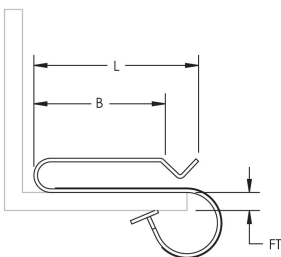

## FEATURES

Supports up to two runs of cables

Attaches easily to beam or joist

## SPECIFICATIONS

**Finish:** Electrogalvanized

**Material:** Steel

Table 1/1

Catalog Number	Article Number	Flange Thickness (FT)	Length (L)	B
LF2	187400	5 - 12 mm	45mm	35 mm
LF3	187410	12 - 20 mm	53mm	35 mm

## DIAGRAMS