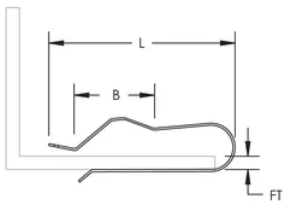

LF5 Cable Snap Clip

FEATURES

Supports single run of cable

Attaches easily to beam or joist

SPECIFICATIONS

Table 1/1

Catalog Number	Article Number	Material	Finish	Flange Thickness (FT)	Length (L)	B
LF5	187430	Steel	Electrogalvanized	6 - 12 mm	49mm	18 mm

DIAGRAMS

WARNING

nVent products shall be installed and used only as indicated in nVent's product instruction sheets and training materials. Instruction sheets are available at www.nvent.com and from your nVent customer service representative. Improper installation, misuse, misapplication or other failure to completely follow nVent's instructions and warnings may cause