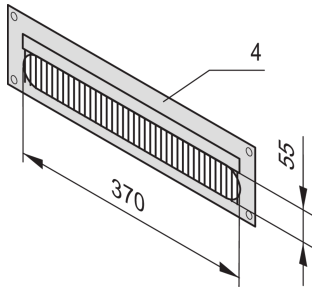

Novastar Cable Ducting

Data Solutions

Cover the opening on shortened doors or rear panels for a more aesthetic look.

CERTIFICATIONS

FEATURES

To cover the opening on shortened doors or rear panels

Frame, St, 2.5 mm

With black brush strip

SPECIFICATIONS

Product Type: Cover

Material: Steel

Table 1/2

Catalog Number	Rack Height	Color	Design Feature	Package Quantity	Color Code	Finish
20118-797	4U	Black Grey	Panel & Brushes	1	RAL 7021	Powder Coated
20118-390	4U	Light Grey	Panel & Brushes	1	RAL 7035	Powder Coated