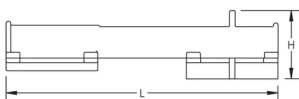

Mast Coupler

FEATURES

Connects fiberglass mast to lower aluminum mast

Provides guy attachment points and nVent ERICO Ericore exit point

SPECIFICATIONS

Table 1/2

| Catalog Number | Article Number | Material | Height (H) | Length (L) | Width (W) | Hole Size (HS) |
|----------------|----------------|----------|------------|------------|-----------|----------------|
| ILCOUPL | 701320 | Aluminum | 113 mm | 475mm | 137 mm | 10 mm |

Table 2/2

| Catalog Number | Article Number | Unit Weight |
|----------------|----------------|-------------|
| ILCOUPL | 701320 | 2.25 kg |

DIAGRAMS

WARNING

nVent products shall be installed and used only as indicated in nVent's product instruction sheets and training materials. Instruction sheets are available at www.nvent.com and from your nVent customer service representative. Improper installation, misuse, misapplication or other failure to completely follow nVent's instructions and warnings may cause