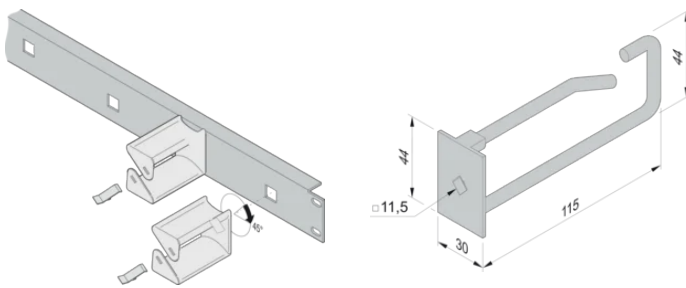

Catalog Number	Material	Depth (D)	Package Quantity	Color	Finish	Height (H)
60118-474	Steel, Polyamide	120.3mm	5		Zinc Plated	44mm

Table 2/2

Catalog Number	Length (L)	Cable Type
60118-473	80mm	Double
60118-457	115mm	Single
60118-459	100mm	Single
60118-458	55mm	Single
60118-474	115mm	Double

DIAGRAMS

WARNING

nVent products shall be installed and used only as indicated in nVent's product instruction sheets and training materials. Instruction sheets are available at www.nvent.com and from your nVent customer service representative. Improper installation, misuse, misapplication or other failure to completely follow nVent's instructions and warnings may cause product malfunction, property damage, serious bodily injury and death and/or void your warranty.

North America

All locations
+1.763.422.2661
Chat with us:
nvent.com/schroff

Europe

Straubenhardt, Germany
+49.7082.794.0
Betschdorf, France
+33.3.88.90.64.90
Warsaw, Poland
+48.22.209.98.35
Assago, Italy
+39.02.932.7141
Chat with us:
nvent.com/schroff

Asia

Shanghai, China
+86.21.2412.6943
Qingdao, China
+86.532.8771.6101
Singapore
+65.6768.5800
Shin-Yokohama, Japan
+81.45.476.0271
Chat with us:
nvent.com/schroff

Middle East & India

Dubai, United Arab Emirates
+971.4.378.1700
Bangalore, India
+91.80.6715.2001
Istanbul, Turkey
+90.216.250.7374
Chat with us:
nvent.com/schroff

Our powerful portfolio of brands:

CADDY ERICO HOFFMAN ILSCO SCHROFF TRACHTE