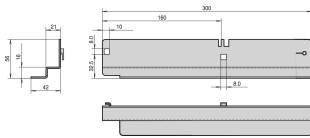

Labrack Slide Rail, 40 kg, 1 Pair

CATALOG NUMBER

20119-080

Labrack Slide Rail with 40 kg load capacity for mounting on the bare cabinet uprights or 19" panel/slide mounts. The slide rail supports shelf of heavy 19" Chassis.