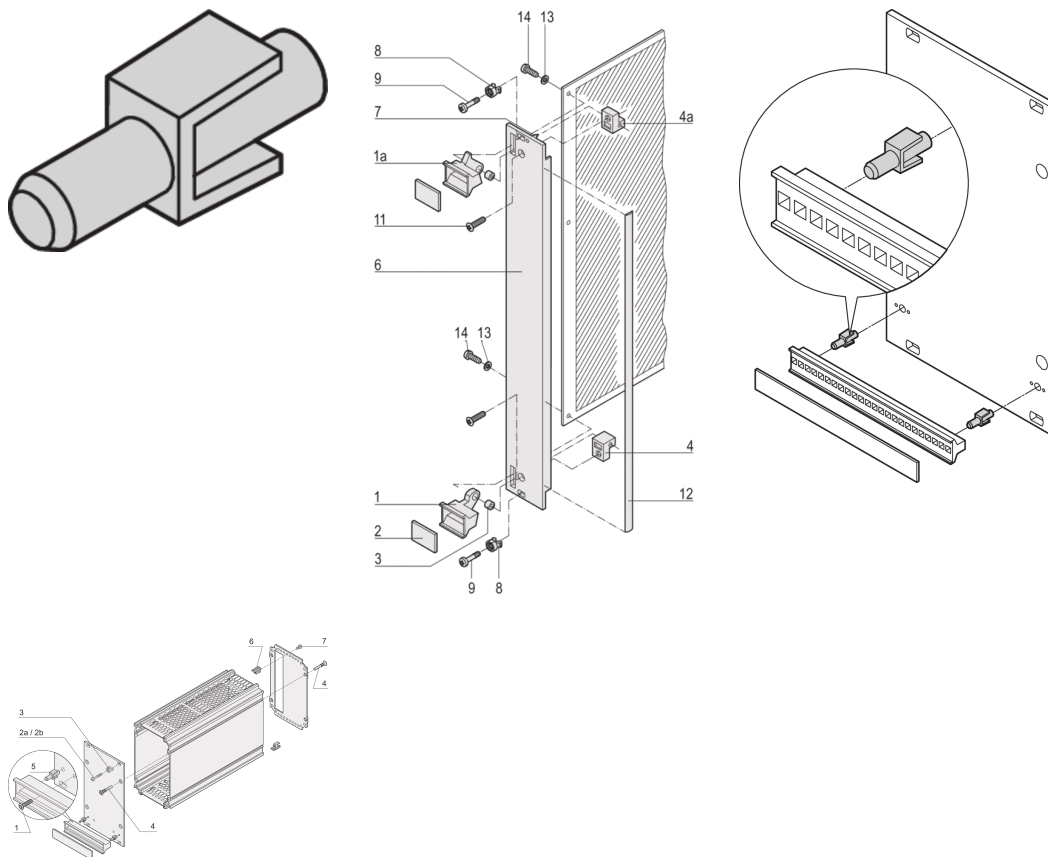

# Fixing Clip for Static Plastic Handle

## CATALOG NUMBER

21101-239

Fixing Clip enable the assembly of a plastic trapezoid handle to a front panel.