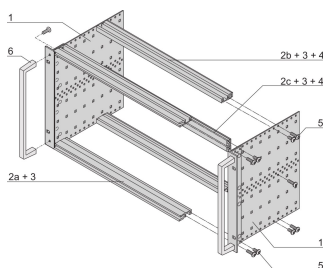

# EuropacPRO 19" Subrack Kit for Backplane, Heavy, Retrofit Shielding, With Front Handle, 3 U, 235 mm

CATALOG NUMBER

24567-162

Non-EMC shielded subrack for backplane mounting, heavy version with tox welded side panels and front handle.

## FEATURES

---

Subrack with side panel type H ("Heavy"), 19" bracket is firmly fixed to side panel (tox-cold welded)

Supplied as space-saving flat-pack

Rear horizontal rail for backplane mounting with insulation strip