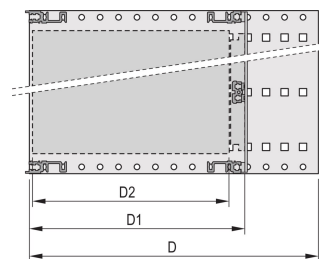

EuropacPRO 19" Subrack Kit for Backplane, Heavy, Retrofit Shielding, With Front Handle, 3 U, 235 mm

CATALOG NUMBER

24567-162

Non-EMC shielded subrack for backplane mounting, heavy version with tox welded side panels and front handle.

CERTIFICATIONS