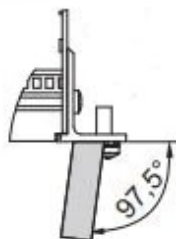

# EuropacPRO 19" Subrack Kit for Backplane, Heavy, Retrofit Shielding, With Front Handle, 3 U, 235 mm

CATALOG NUMBER

24567-162

Non-EMC shielded subrack for backplane mounting, heavy version with tox welded side panels and front handle.