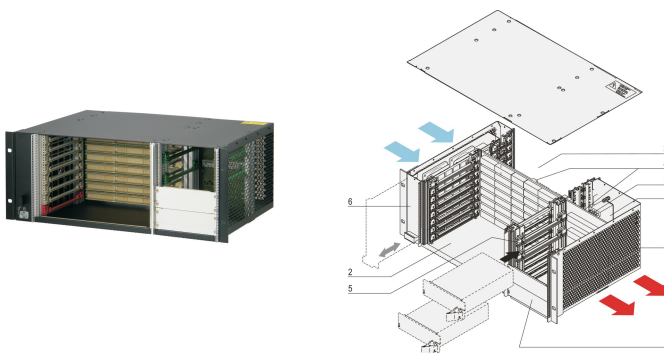

## CATALOG NUMBER

**24579-106**

4 U CompactPCI System with horizontal Card Cage for eight 6 U Boards, eighth RTM Boards and two CompactPCI 3 U Pluggable Power Supplies. Option to assemble up to four pluggable Power Supplies.

## FEATURES

In accordance with IEC 60297-3-101, -102, -103; IEEE 1101.1, 1101.10/11; backplane in accordance with PICMG 2.0 rev. 3.0

System with horizontal card cage. Board format Front: 6 U, 160 mm deep; Rear I/O: 6 U, 80 mm deep

Backplane (signal and power backplane in one unit) 8 slot, 6 U, 64 bit, System slot left, Power connector (2 x P 47)

Heat dissipation by hot-swap fan unit (airflow left to right)

Prepared for the assembly of a 19" CompactPCI power supply (3 U, 8 HP)

## PRODUCT ATTRIBUTES

Product Type: System

Number of Slots: 8

Type: 19" Rack Mount

Backplane Type: 6 U CompactPCI

Data Transfer: 64-bit PCI Bus

Power per Slot: 40W

Input Voltage AC: 100 – 240V