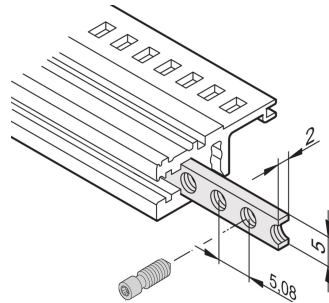

Horizontal Rails Threaded Insert, M2.5, 42 HP

CATALOG NUMBER

34561-342

The threaded insert is a metal strip with thread M2.5 and allows the fixing of front panels.

CERTIFICATIONS

FEATURES

The collar screws used for fixing partial-width front panels must be 12.3 mm long

Usable for all horizontal rails

PRODUCT ATTRIBUTES

Rack Width: 42HP

Package Quantity: 1

Finish: Zinc Plated

Length: 217.94mm

Material: Steel

Product Family: EuropacPRO; RatiopacPRO; RatiopacPRO AIR; CompacPRO; PropacPRO; Inpac

Product Type: Threaded Insert

Works With: Subracks; Cases

Net Weight: 0.014kg

ADDITIONAL PRODUCT DETAILS

Please take into consideration that deliveries may be carried out in the stated SPQs (SPQ, e.g. 5 pieces, 10 pieces, 50 pieces, etc.). Differing order quantities (e.g. 2 pieces) may be changed to the next possible delivery quantity = Standard Pack Quantity.