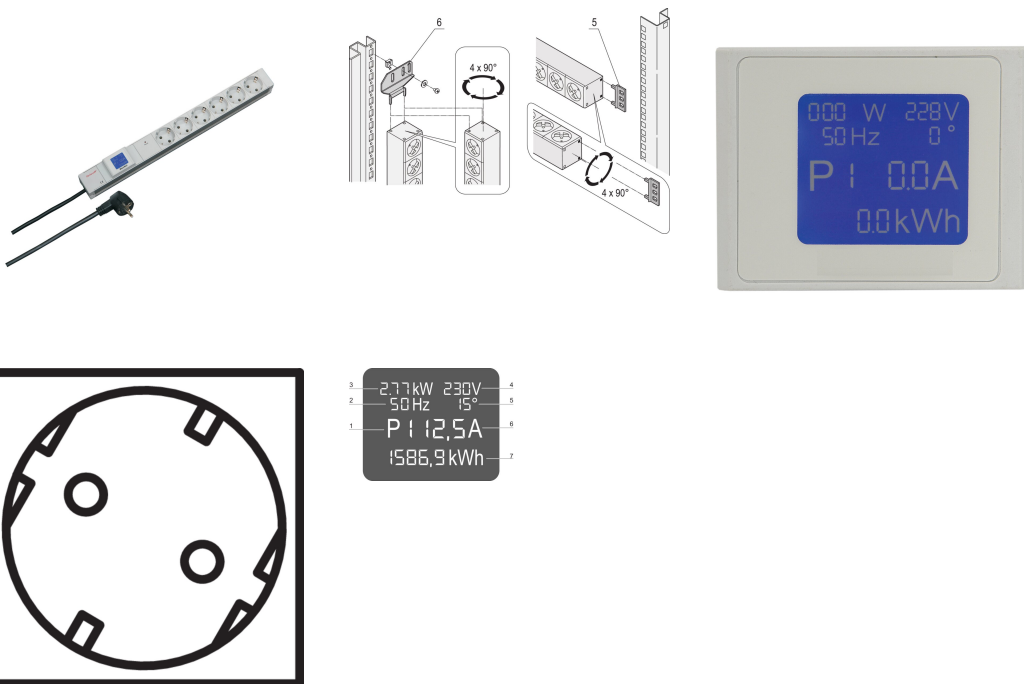

# Socket Strip, SCHUKO/UTE, Local Display, 6 x SCHUKO/UTE Outlets

## CATALOG NUMBER

60110-294

PDU with local power meter. Relevant Power data are shown on an integrated display.

## FEATURES

Integrated measurement and display via local display unit

Socket strips with Schuko sockets

Mounting height 1 U

Socket strips can be rotated through all four directions (in 90° increments) during installation

## PRODUCT ATTRIBUTES

Product Type: Socket Strip

Socket Type: SCHUKO

Socket Quantity: 6

Color: Grey

Switched Outlets: No

Length: 438.5mm

Voltage AC: 230V