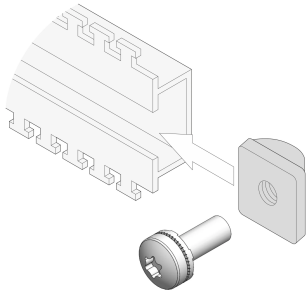

# Slide Nuts with Screw

For variable assembly of 19" components outside the EIA increments

## FEATURES

Slide Nut Kit Slide nut for C-profiles

## SPECIFICATIONS

- Finish:** Nickel Plated
- Product Type:** Nut
- Material:** Stainless Steel

Table 1/1

Catalog Number	Package Quantity
21120-210	4
21120-211	50