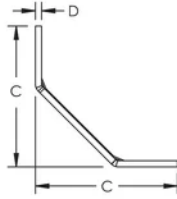

Adjustable Fixing Bracket

CERTIFICATIONS

FEATURES

Secures SPEEDWAY Cable Ladder to structural elements for horizontal and vertical runs

Installs quickly and easily with included hardware

Low profile allows for installations in tight spaces

SPECIFICATIONS

Table 1/2

| Catalog Number | Article Number | Material | Finish | A | B | C |
|----------------|----------------|----------|--------------------|-------|-------|-------|
| CLSWAFBGA | 842050 | Steel | Hot-Dip Galvanized | 60 mm | 40 mm | 58 mm |

Table 2/2

| Catalog Number | Article Number | D |
|----------------|----------------|--------|
| CLSWAFBGA | 842050 | 2.5 mm |

DIAGRAMS

WARNING

nVent products shall be installed and used only as indicated in nVent's product instruction sheets and training materials. Instruction sheets are available at www.nvent.com and from your nVent customer service representative. Improper installation, misuse, misapplication or other failure to completely follow nVent's instructions and warnings may cause product malfunction, property damage, serious bodily injury and death and/or void your warranty.