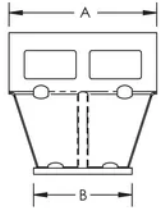

Adjustable Fixing Bracket

CERTIFICATIONS

FEATURES

Secures SPEEDWAY Cable Ladder to structural elements for horizontal and vertical runs

Installs quickly and easily with included hardware

Low profile allows for installations in tight spaces

SPECIFICATIONS

Table 1/2

| Catalog Number | Article Number | Material | Finish | A | B | C |
|----------------|----------------|----------|--------------------|-------|-------|-------|
| CLSWAFBGA | 842050 | Steel | Hot-Dip Galvanized | 60 mm | 40 mm | 58 mm |

Table 2/2

| Catalog Number | Article Number | D |
|----------------|----------------|--------|
| CLSWAFBGA | 842050 | 2.5 mm |

DIAGRAMS

WARNING

nVent products shall be installed and used only as indicated in nVent's product instruction sheets and training materials. Instruction sheets are available at www.nvent.com and from your nVent customer service representative. Improper installation, misuse, misapplication or other failure to completely follow nVent's instructions and warnings may cause product malfunction, property damage, serious bodily injury and death and/or void your warranty.