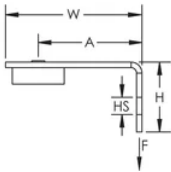

ADDITIONAL PRODUCT DETAILS

Static Load represents the static load of the nail gun insert assembly. Please consult with the nail manufacturer to evaluate the static load of the nail and type of concrete used for the installation. Maximum load is the lesser of the static load from the nail manufacturer or the published load for the assembly.

Nail gun insert is compatible with BeA® CN60-688ES, Hilti® BX 3, GX 3, DEWALT® Trak-It C3, SPIT® PULSA 40E, 800E, 700, 1000 or equivalent nailers.

DIAGRAMS