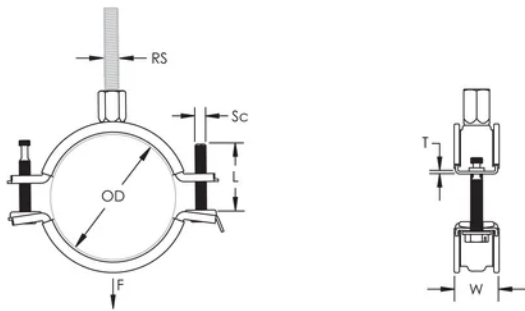

Combo head bolt works with slotted, hex, or Phillips drivers

Longer ears position the screw farther from the hanger, improving tool clearance when the screw is tightened

Combination nut can be attached to M8 or M10 threaded rod, simplifying material handling

Outer Diameter (OD): 88 - 98 mm

Rod Size (RS): M8;M10

NB/DN: 80

Pipe Size: 3"

Width (W): 23 mm

Thickness (T): 1.75 mm

Screw Diameter (Sc): 6

Screw Length (L): 45mm

Static Load: 2500N

ADDITIONAL PRODUCT DETAILS

Lining is EPDM rubber.

DIAGRAMS

WARNING

nVent products shall be installed and used only as indicated in nVent's product instruction sheets and training materials. Instruction sheets are available at www.nvent.com and from your nVent customer service representative. Improper installation, misuse, misapplication or other failure to completely follow nVent's instructions and warnings may cause product malfunction, property damage, serious bodily injury and death and/or void your warranty.