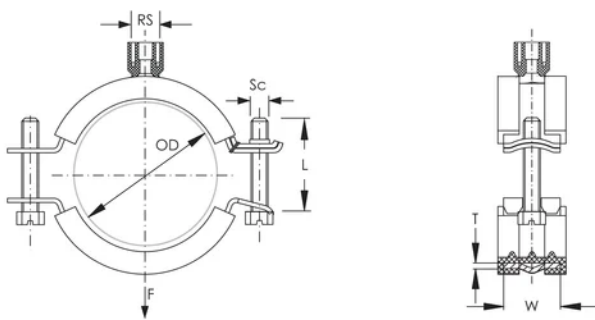

Color: Black

Material: Steel;EPDM-SBR Rubber

Finish: Electrogalvanized

Outer Diameter (OD): 45 - 51 mm

Pipe Size: 1 1/2"

NB/DN: 40

Width (W): 21 mm

Thickness (T): 1.25 mm

Screw Diameter (Sc): 6 mm

Screw Length (L): 37mm

Static Load: 1500N

Unit Weight: 0.14 kg

ADDITIONAL PRODUCT DETAILS

Lining is EPDM rubber.

DIAGRAMS

WARNING