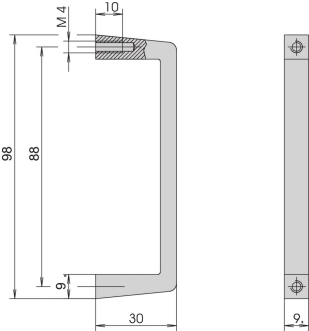

# Front Handle, Width 9 mm, Height 98 mm

## CATALOG NUMBER

**10501-003**

Slim Aluminium profile front handle, 9 mm. The assembly of the handle will be done from the rear side.

## FEATURES

Static load-carrying capacity 30 kg/pair

The assembly of the handle will be done from the rear side

## PRODUCT ATTRIBUTES

Product Type: Handle

Works With: Subracks; Chassis; Front Panels

Handle Type: Straight

Width: 9mm

Material: Aluminum

Color: Silver

Static Load: 30kg