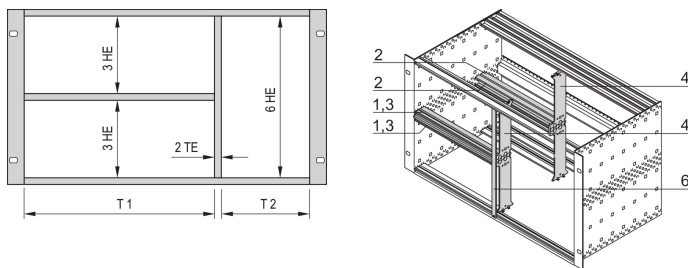

Combined Mounting Kit for Chassis, 63:19 HP

CATALOG NUMBER

24562-463

The combined mounting enable the option to split a 6 U high subrack or case in 2 x 3 U and 6 U sections. Different versions are available.

CERTIFICATIONS

FEATURES

Designed to accept Euroboards (100 mm high) and double Euroboards (233.35 mm high)

Subdivision of the 6 U assembly area into: 2 x 3 U, 1 x 6 U

PRODUCT ATTRIBUTES

Package Quantity: 1

Rack Width 1: 63HP

Rack Width 2: 19HP

Material: Aluminum; Zinc Alloy

Product Family: EuropacPRO

Product Type: Mounting Kit

Rack Height: 6U

Type: Combined

Works With: Subracks