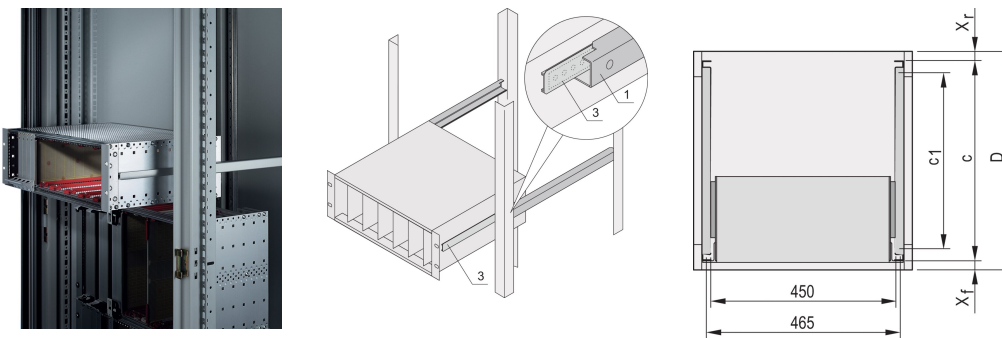

Varistar CP | Telescopic Slides C-Profile for fitting in cabinet, 1000 mm

CATALOG NUMBER

24562-468

Telescopic slides with guiding profile for fitting in cabinets with 25 kg load capacity.

CERTIFICATIONS

FEATURES

For mounting 84 HP wide sub racks in the 19" plane

Loading capacity: 25 kg per pair

The guiding profile (1) is matched to the fixing dimension in the cabinet (it is bolted to the 19" profile of the cabinet); the adaptor Rail (3) is matched to the depth and fixing dimension on the sub rack (it is inserted into the guiding profile like a telescopic slide)

PRODUCT ATTRIBUTES

Product Family: Varistar CP

Depth: 1000mm

Package Quantity: 2

Finish: Anodized

Material: Aluminum

Product Type: Telescopic Slide

Type: C Profile

Net Weight: 0.78kg

ADDITIONAL PRODUCT DETAILS

No protection against extraction, no stop at full extension.

The reinforcement Rail and the C-Rails have been tested in accordance with the Russian atomic energy authority GAN standards.