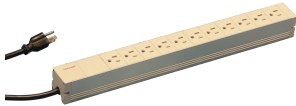

Socket Strip, USA

Modular, compact PDU with many function elements. Using a 1 U by 1 U aluminum chassis the PDU can easily be integrated in a rack with US outlets.

CERTIFICATIONS

FEATURES

Horizontal or vertical mounting

Socket strips can be rotated through all four directions (in 90° increments) during installation

Connecting cable 2 m, with USA plug

Socket strips with USA sockets

Mounting height 1 U

115 V, 15 A

In accordance with UL-498

SPECIFICATIONS

Material: Aluminum; Polyamide

Color: Grey

Product Type: Socket Strip

Table 1/2

Catalog Number	Socket Type	Socket Quantity	Switched Outlets	Voltage AC	Package Quantity	Depth
60110-242	USA	11	Yes	115V	1	44mm