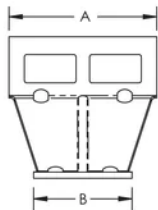

Adjustable Fixing Bracket

CERTIFICATIONS

FEATURES

Secures SPEEDWAY Cable Ladder to structural elements for horizontal and vertical runs

Installs quickly and easily with included hardware

Low profile allows for installations in tight spaces

SPECIFICATIONS

Table 1/2

| Catalog Number | Article Number | Material | Finish | A | B | C |
|----------------|----------------|----------|--------------------|-------|-------|-------|
| CLSWAFBGA | 842050 | Steel | Hot-Dip Galvanized | 60 mm | 40 mm | 58 mm |

Table 2/2

| Catalog Number | Article Number | D |
|----------------|----------------|--------|
| CLSWAFBGA | 842050 | 2.5 mm |

DIAGRAMS

WARNING

nVent products shall be installed and used only as indicated in nVent's product instruction sheets and training materials. Instruction sheets are available at www.nvent.com and from your nVent customer service representative. Improper installation, misuse, misapplication or other failure to completely follow nVent's instructions and warnings may cause product malfunction, property damage, serious bodily injury and death and/or void your warranty.