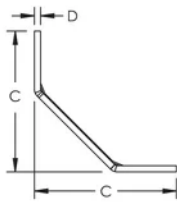

Adjustable Fixing Bracket

CERTIFICATIONS

FEATURES

Secures SPEEDWAY Cable Ladder to structural elements for horizontal and vertical runs

Installs quickly and easily with included hardware

Low profile allows for installations in tight spaces

SPECIFICATIONS

Table 1/2

| Catalog Number | Article Number | Material | Finish | A | B | C |
|----------------|----------------|----------|--------------------|-------|-------|-------|
| CLSWAFBGA | 842050 | Steel | Hot-Dip Galvanized | 60 mm | 40 mm | 58 mm |

Table 2/2

| Catalog Number | Article Number | D |
|----------------|----------------|--------|
| CLSWAFBGA | 842050 | 2.5 mm |

DIAGRAMS

WARNING

nVent products shall be installed and used only as indicated in nVent's product instruction sheets and training materials. Instruction sheets are available at www.nvent.com and from your nVent customer service representative. Improper installation, misuse, misapplication or other failure to completely follow nVent's instructions and warnings may cause product malfunction, property damage, serious bodily injury and death and/or void your warranty.