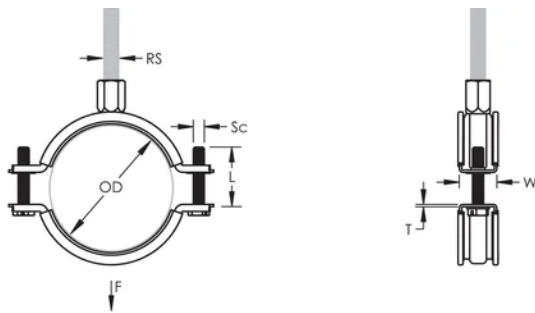

Finish: Electropolished

Color: Black

Temperature: -50 to 110 °C

Outer Diameter (OD): 15 - 19 mm

Pipe Size: 3/8"

NB/DN: 10

Rod Size (RS): M8;M10

Width (W): 20 mm

Thickness (T): 1 mm

Screw Diameter (Sc): 6

Screw Length (L): 17mm

Static Load: 700N

ADDITIONAL PRODUCT DETAILS

Lining is EPDM rubber.

DIAGRAMS

WARNING