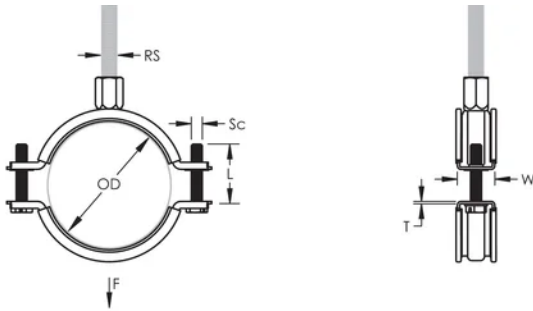

Combination nut can be attached to M8 or M10 threaded rod, simplifying material handling

Screw length has been optimized to accommodate an increased pipe range, reducing inventory

Category II noise reduction according to DIN EN ISO 3822-1

Finish: Electropolished

Color: Black

Temperature: -50 to 110 °C

Outer Diameter (OD): 190 - 200 mm

Rod Size (RS): M8;M10

Width (W): 27 mm

Thickness (T): 2.25 mm

Screw Diameter (Sc): 6

Screw Length (L): 37mm

Static Load: 3600N

ADDITIONAL PRODUCT DETAILS

Lining is EPDM rubber.

DIAGRAMS

WARNING

nVent products shall be installed and used only as indicated in nVent's product instruction sheets and training materials. Instruction sheets are available at www.nvent.com and from your nVent customer service representative. Improper installation, misuse, misapplication or other failure to completely follow nVent's instructions and warnings may cause product malfunction, property damage, serious bodily injury and death and/or void your warranty.