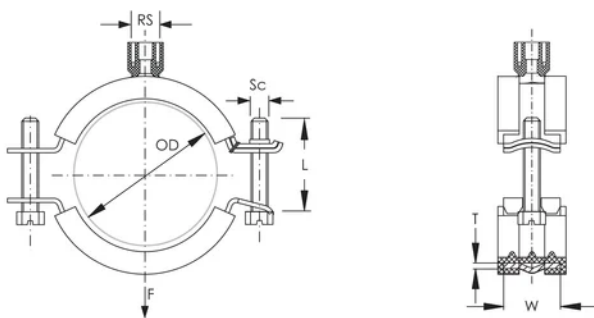

Color: Black

Material: Steel;EPDM-SBR Rubber

Finish: Electrogalvanized

Outer Diameter (OD): 25 - 31 mm

Pipe Size: 3/4"

NB/DN: 20

Width (W): 20 mm

Thickness (T): 1 mm

Screw Diameter (Sc): 6 mm

Screw Length (L): 32mm

Static Load: 1000N

Unit Weight: 0.11 kg

ADDITIONAL PRODUCT DETAILS

Lining is EPDM rubber.

DIAGRAMS

WARNING