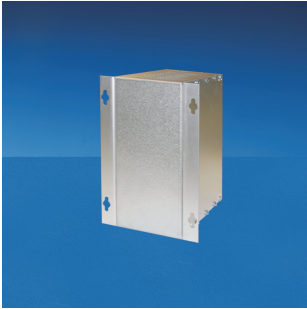

# EuropacPRO Wall-Mounting Bracket

The wall mount bracket enables the fixing of a subrack to a wall of a mounting plate of a cabinet.

## FEATURES

Enables the subrack assembly on wall or on mounting plate

Assembled instead of 19" bracket or rear angle on the subrack

Assembly holes with key hole function

## SPECIFICATIONS

- Material:** Aluminum
- Product Type:** Bracket
- Product Family:** EuropacPRO
- Finish:** Passivated
- Works With:** Subracks

Table 1/1

Catalog Number	Rack Height	Package Quantity	Package Unit
24562-197	3U	2	
24562-797	9U	2	Pair
24562-497	6U	2	