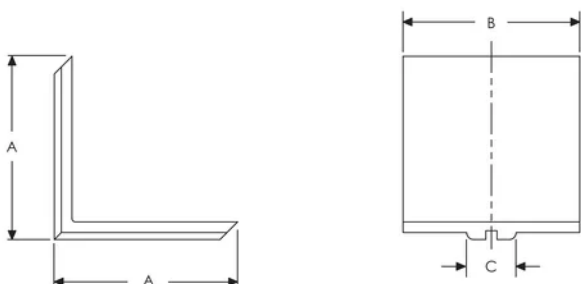

Air Duct Corner Protector

FEATURES

Includes rib to keep the wire rope in place

Prevents the wire rope from damaging the duct

SPECIFICATIONS

Table 1/1

Catalog Number	Article Number	Material	Color	A	B	C
SLADCP	195851	Polyvinylchloride	Black	52 mm	50 mm	14 mm

DIAGRAMS

WARNING

nVent products shall be installed and used only as indicated in nVent's product instruction sheets and training materials. Instruction sheets are available at www.nvent.com and from your nVent customer service representative. Improper installation, misuse, misapplication or other failure to completely follow nVent's instructions and warnings may cause