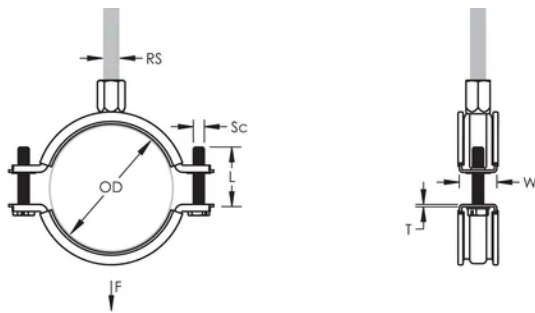

Finish: Electropolished

Color: Black

Temperature: -50 to 110 °C

Outer Diameter (OD): 25 - 31 mm

Pipe Size: 3/4"

NB/DN: 20

Rod Size (RS): M8;M10

Width (W): 20 mm

Thickness (T): 1 mm

Screw Diameter (Sc): 6

Screw Length (L): 22mm

Static Load: 700N

ADDITIONAL PRODUCT DETAILS

Lining is EPDM rubber.

DIAGRAMS

WARNING