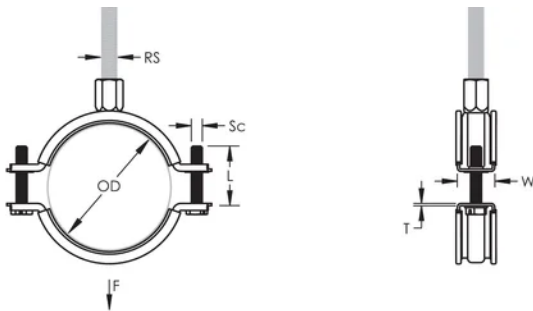

Longer ears position the screw farther from the hanger, improving tool clearance when the screw is tightened

Combination nut can be attached to M8 or M10 threaded rod, simplifying material handling

Screw length has been optimized to accommodate an increased pipe range, reducing inventory

## PRODUCT ATTRIBUTES

Article Number: 586318

Material: EPDM-SBR Rubber;Stainless Steel 316L (EN 1.4404)

Finish: Electropolished

Color: Black

Temperature: -50 to 110 °C

Outer Diameter (OD): 150 - 160 mm

Rod Size (RS): M8;M10

Width (W): 25 mm

Thickness (T): 2 mm

Screw Diameter (Sc): 6

Screw Length (L): 37mm

Static Load: 2600N

## DIAGRAMS

---