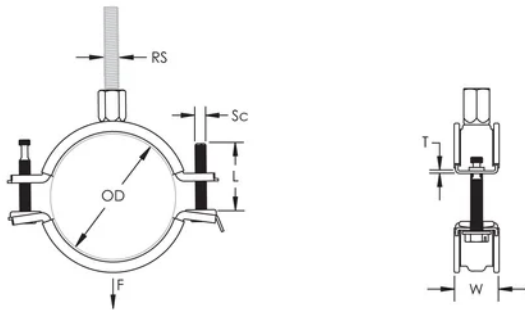

Combo head bolt works with slotted, hex, or Phillips drivers

Longer ears position the screw farther from the hanger, improving tool clearance when the screw is tightened

Combination nut can be attached to M8 or M10 threaded rod, simplifying material handling

Outer Diameter (OD): 190 - 200 mm

Rod Size (RS): M8;M10

Width (W): 27 mm

Thickness (T): 2.25 mm

Screw Diameter (Sc): 6

Screw Length (L): 50mm

Static Load: 3600N

ADDITIONAL PRODUCT DETAILS

Lining is EPDM rubber.

DIAGRAMS

WARNING

nVent products shall be installed and used only as indicated in nVent's product instruction sheets and training materials. Instruction sheets are available at www.nvent.com and from your nVent customer service representative. Improper installation, misuse, misapplication or other failure to completely follow nVent's instructions and warnings may cause product malfunction, property damage, serious bodily injury and death and/or void your warranty.