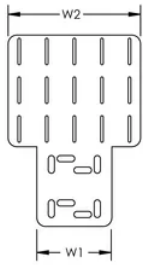

### PRODUCT ATTRIBUTES

---

Article Number: 820801

Color: Black

Material: Steel

Length (L): 216mm

Width 1 (W1): 85mm

Width 2 (W2): 150mm

Thickness (T): 1.5mm

Hole Size 1 (HS1): 7 – 20mm

Hole Size 2 (HS2): 3 – 30mm

## DIAGRAMS

---