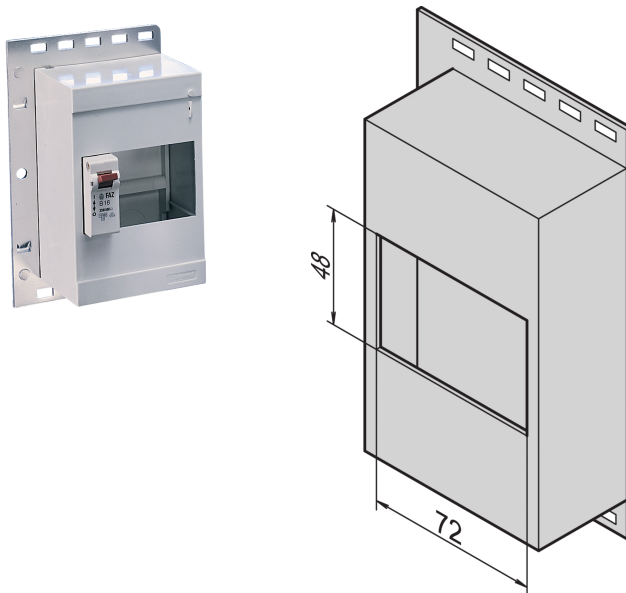

Small Distribution Module

Data Solutions

CATALOG NUMBER

20118-538

Small Distribution Module.

CERTIFICATIONS

FEATURES

For fitting of power distribution modules on DIN central Rails (DIN 43880)

PRODUCT ATTRIBUTES

Product Type: Power Distributor

Material: Polystyrene

Net Weight: 0.38kg

Package Quantity: 1

WARNING

nVent products shall be installed and used only as indicated in nVent's product instruction sheets and training materials. Instruction sheets are available at www.nvent.com and from your nVent customer service representative. Improper installation, misuse, misapplication or other failure to completely follow nVent's instructions and warnings may cause product malfunction, property damage, serious bodily injury and death and/or void your warranty.