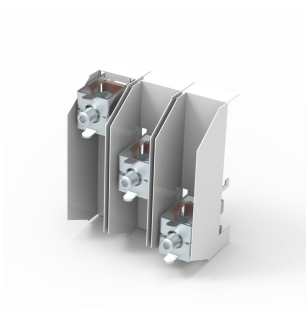

Connection Set, W060

Connection terminal, 3 pole without cover.

INDUSTRY STANDARDS

UL

CSA

GL

FEATURES

Description: Connection set, 3-pole without cover cap.

Rated voltage: 690 V

Width: 153

Pack quantity: 1 pc.

Approvals: CSA, UL, GL

SPECIFICATIONS

Table 1/1

Catalog Number	Height	Width	Depth	Material	Finish	Color
01537	100mm	153mm	25mm	Steel	Powder Coated	Light Gray
01538	100mm	153mm	25mm	Steel	Powder Coated	Light Gray