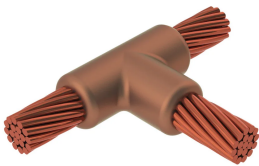

Cable to Cable

Power Utilities

nVent ERICO Cadweld graphite molds are designed and engineered for thousands of connection styles and conductor combinations.

DIAGRAMS

FEATURES

Forms a permanent, low resistance connection

Provides a molecular bond

nVent ERICO Cadweld Exothermic Connections are rated with the same current capacity as the conductor

Portable installation equipment with no external source of power required

Installers can be easily trained to make nVent ERICO Cadweld Exothermic Connections

Connections can be visually inspected

SPECIFICATIONS

Table 1/1

Catalog Number	Mold Family	Conductor 1	Conductor 1 Outer Diameter, Nominal	Conductor 2	Conductor 2 Outer Diameter, Nominal
PAC2C2C	PA	1/0 Concentric	9.5 mm	1/0 Concentric	9.5 mm

ADDITIONAL PRODUCT DETAILS

For applications such as computer room, tunnel or other low-ventilation areas, specify a smokeless nVent ERICO Cadweld Exolon mold. Add an XL prefix to the standard mold part number when ordering (for example, a TAC2Q2Q becomes XLTAC2Q2Q). Similarly, nVent ERICO Cadweld Exolon welding material is also designated by the XL prefix (for example, 150 becomes XL150).