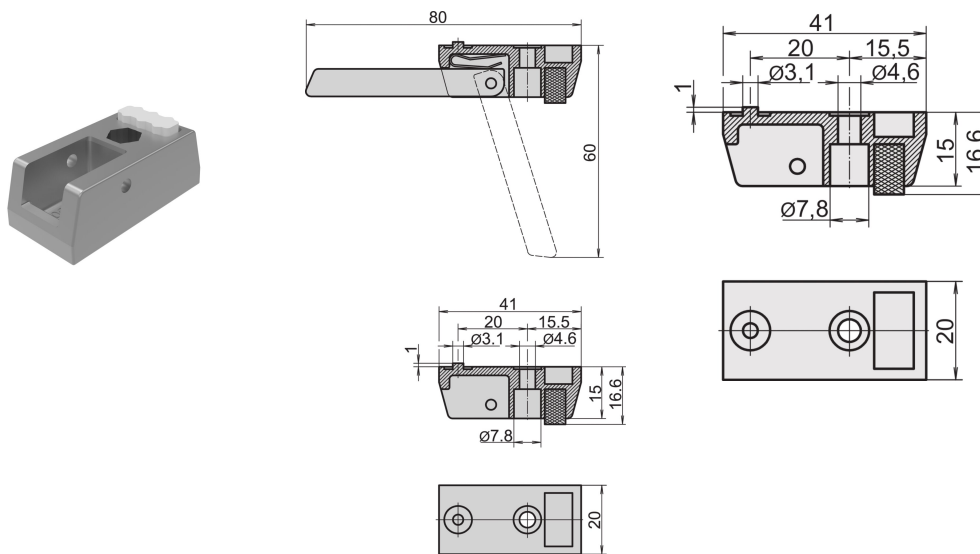

## CATALOG NUMBER

**10603-001**

The tip-up feet from aluminum die cast material enable mounting on the bottom plate of a case. Available with or without tip-up function. Color RAL 9006 White Aluminum.

## FEATURES

Positioning of case is secured by anti-slip rubber inserts

Can be used instead of standard feet

Load-carrying capacity: 50 kg per foot, max case weight 40 kg

Mounting holes are provided in bottom cover of the cases