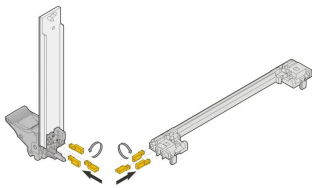

# Keying/Coding for IEL/IET Handle and IEEE Guide Rail

## CATALOG NUMBER

**20817-501**

Based on the IEEE standard guide rails and handles can be coded to avoid the insertion of a wrong board into the wrong slot.

The keying/coding pegs prevent plug-in units to be mounted in wrong slots